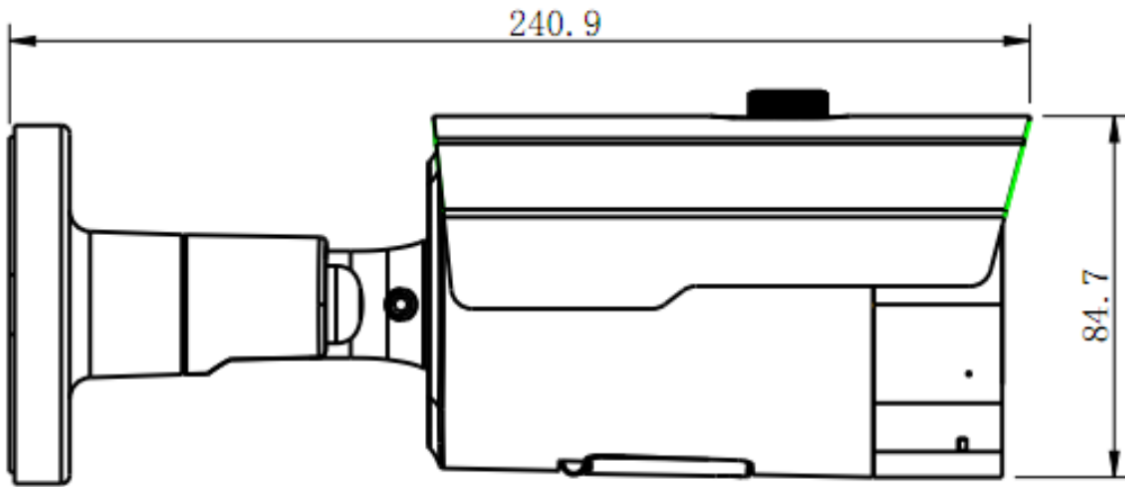

We reserve the right to modify product design and specification without notice and without incurring any obligation

For more information please contact a DSS Sales Representative

Toll Free: 1.888.467.8812 · Fax: 1.609.431.0932 · Email: sales@dss-cctv.com

www.dssdepot.com