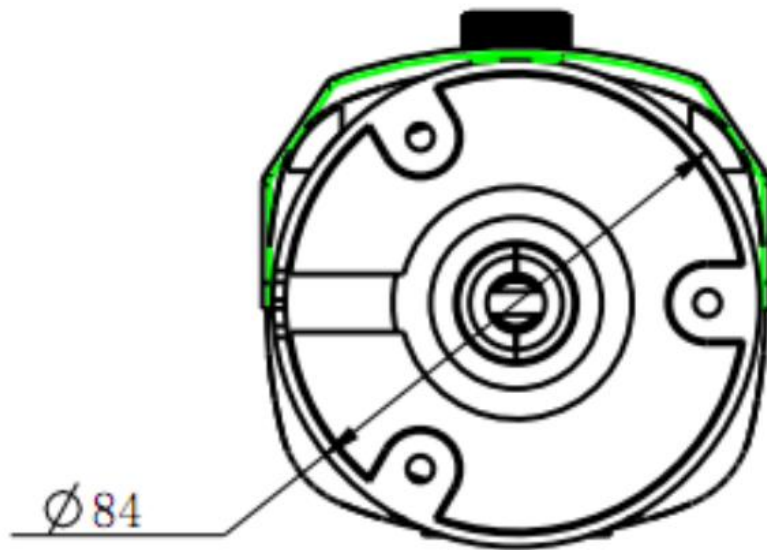

We reserve the right to modify product design and specification without notice and without incurring any obligation

For more information please contact a DSS Sales Representative

Toll Free: 1.888.467.8812 · Fax: 1.609.431.0932 · Email: sales@dss-cctv.com

www.dssdepot.com